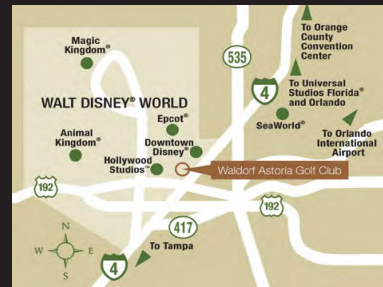

To reserve a tee time or for information, call 407-597-3780 | [WaldorfAstoriaOrlando.com/Golf](http://WaldorfAstoriaOrlando.com/Golf)

**Par: 72 • Slope: 139 • Rating: 74.6**

5-tee System

Professional: 7,108 yards